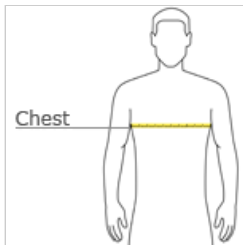

Heavy Blend™ Crewneck Sweatshirt. 18000

- 8-ounce, 50/50 cotton/poly
- 60/40 cotton/poly (Heather Sports)
- Double-needle stitching at waistband and cuffs
- 1x1 rib knit collar, cuffs and waistband with spandex
- Safety Green is compliant with ANSI/ISEA 107 high-visibility standards
- Recycled, high-performing black tear-away label

Please note: This product is transitioning from tear-away labels to recycled, high-performing black tear-away labels. Your order may contain a combination of both labels.

front

back

HOW TO MEASURE

CHEST WIDTH
 Measure under the arm and around the fullest part of the chest with arms down, keeping tape horizontal.

SIZE CHART

	5XL	S	M	L	XL	2XL	3XL	4XL
Chest	62-64	34-36	38-40	42-44	46-48	50-52	54-56	58-60

COLOR INFORMATION

Please note: PMS code information is shown only when an exact match is available.

										
Antique Cherry Red PMS 7427C	Ash PMS COOL GRAY 3C	Black PMS 426C	Cardinal Red PMS 1955C	Carolina Blue PMS 659C	Charcoal PMS COOL GRAY 10C	Cherry Red PMS 187C	Dark Chocolate PMS 412C	Dark Heather PMS 7545C	Forest Green PMS 5535C	Garnet PMS 188C
										
Gold PMS 1235C	Graphite Heather PMS 424C	Heather Sport Dark Green PMS 5545C	Heather Sport Dark Maroon PMS 7421C	Heather Sport Dark Navy PMS 5275C	Heather Sport Royal PMS 7684C	Heather Sport Scarlet PMS 703C	Heliconia PMS 213C	Indigo Blue PMS 5405C	Irish Green PMS 2252C	Light Blue PMS 543C
										
Light Pink PMS 684C	Maroon PMS 7644C	Military Green PMS 5615C	Navy PMS 533C	Orange PMS 2026C	Purple PMS 2112C	Red PMS 199C	Royal PMS 7686C	S. Orange PMS ORANGE 021C	Safety Green PMS 382C	Safety Pink PMS 1915C
										
Sand PMS 7528C	Sapphire PMS 641C	Sport Grey PMS COOL GRAY 7C	White							