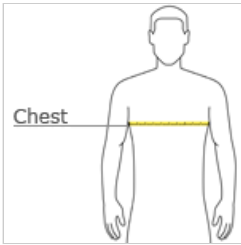

Heavy Blend™ Crewneck Sweatshirt. 18000

- 8-ounce, 50/50 cotton/poly
- 60/40 cotton/poly (Heather Sports)
- Double-needle stitching at waistband and cuffs
- 1x1 rib knit collar, cuffs and waistband with spandex
- Safety Green is compliant with ANSI/ISEA 107 high-visibility standards
- Recycled, high-performing black tear-away label

Please note: This product is transitioning from tear-away labels to recycled, high-performing black tear-away labels. Your order may contain a combination of both labels.

front

back

HOW TO MEASURE

CHEST WIDTH
 Measure under the arm and around the fullest part of the chest with arms down, keeping tape horizontal.

SIZE CHART

	5XL	S	M	L	XL	2XL	3XL	4XL
Chest	62-64	34-36	38-40	42-44	46-48	50-52	54-56	58-60

COLOR INFORMATION

Please note: PMS code information is shown only when an exact match is available.

										
Antique Cherry Red PMS 7427C	Ash PMS COOL GRAY 3C	Black PMS 426C	Cardinal Red PMS 1955C	Carolina Blue PMS 659C	Charcoal PMS COOL GRAY 10C	Cherry Red PMS 187C	Dark Chocolate PMS 412C	Dark Heather PMS 7545C	Forest Green PMS 5535C	Garnet PMS 188C
										
Gold PMS 1235C	Graphite Heather PMS 424C	Heather Sport Dark Green PMS 5545C	Heather Sport Dark Maroon PMS 7421C	Heather Sport Dark Navy PMS 5275C	Heather Sport Royal PMS 7684C	Heather Sport Scarlet PMS 703C	Heliconia PMS 213C	Indigo Blue PMS 5405C	Irish Green PMS 2252C	Light Blue PMS 543C
										
Light Pink PMS 684C	Maroon PMS 7644C	Military Green PMS 5615C	Navy PMS 533C	Orange PMS 2026C	Purple PMS 2112C	Red PMS 199C	Royal PMS 7686C	S. Orange PMS ORANGE 021C	Safety Green PMS 382C	Safety Pink PMS 1915C
										
Sand PMS 7528C	Sapphire PMS 641C	Sport Grey PMS COOL GRAY 7C	White							