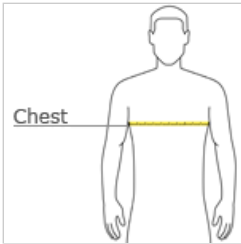

### HOW TO MEASURE

#### CHEST WIDTH

Measure under the arm and around the fullest part of the chest with arms down, keeping tape horizontal.